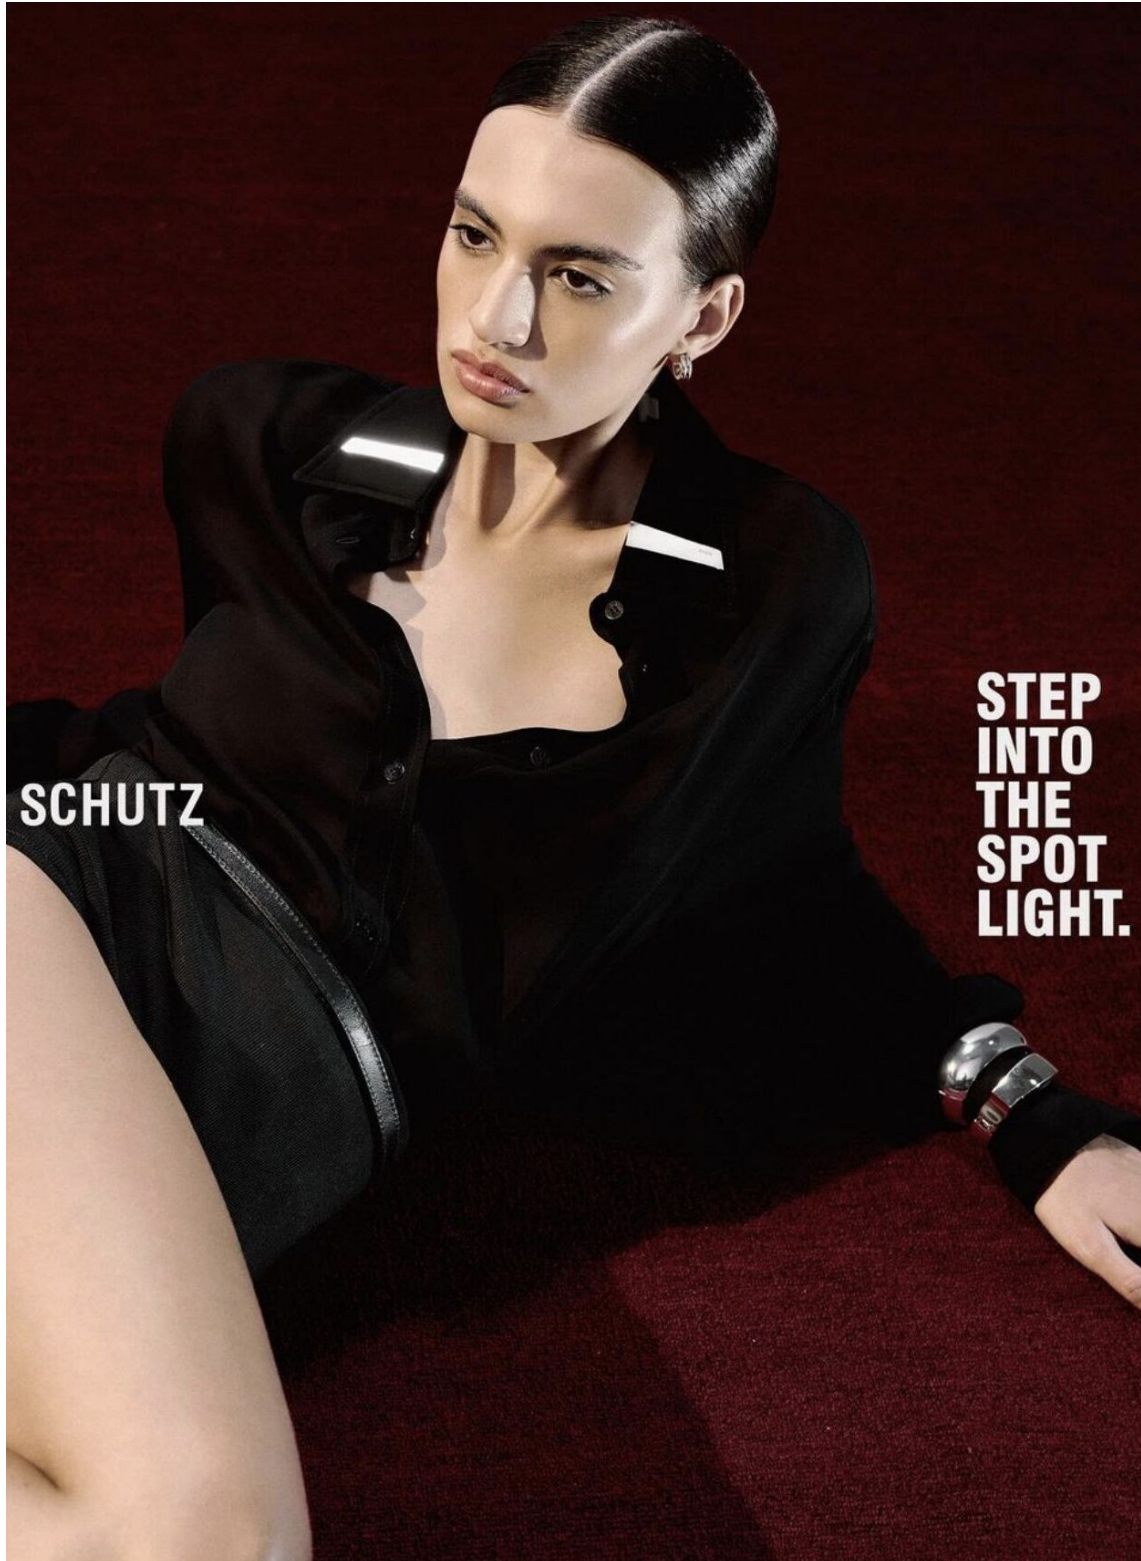

LIVIA ROMÃO

height 178 cm · bust 82 cm · cup B · waist 63 cm · hips 90 cm · dress 36
shoes size 40.5 · hair brown · eyes brown

SCHUTZ

STEP
INTO
THE
SPOT
LIGHT.